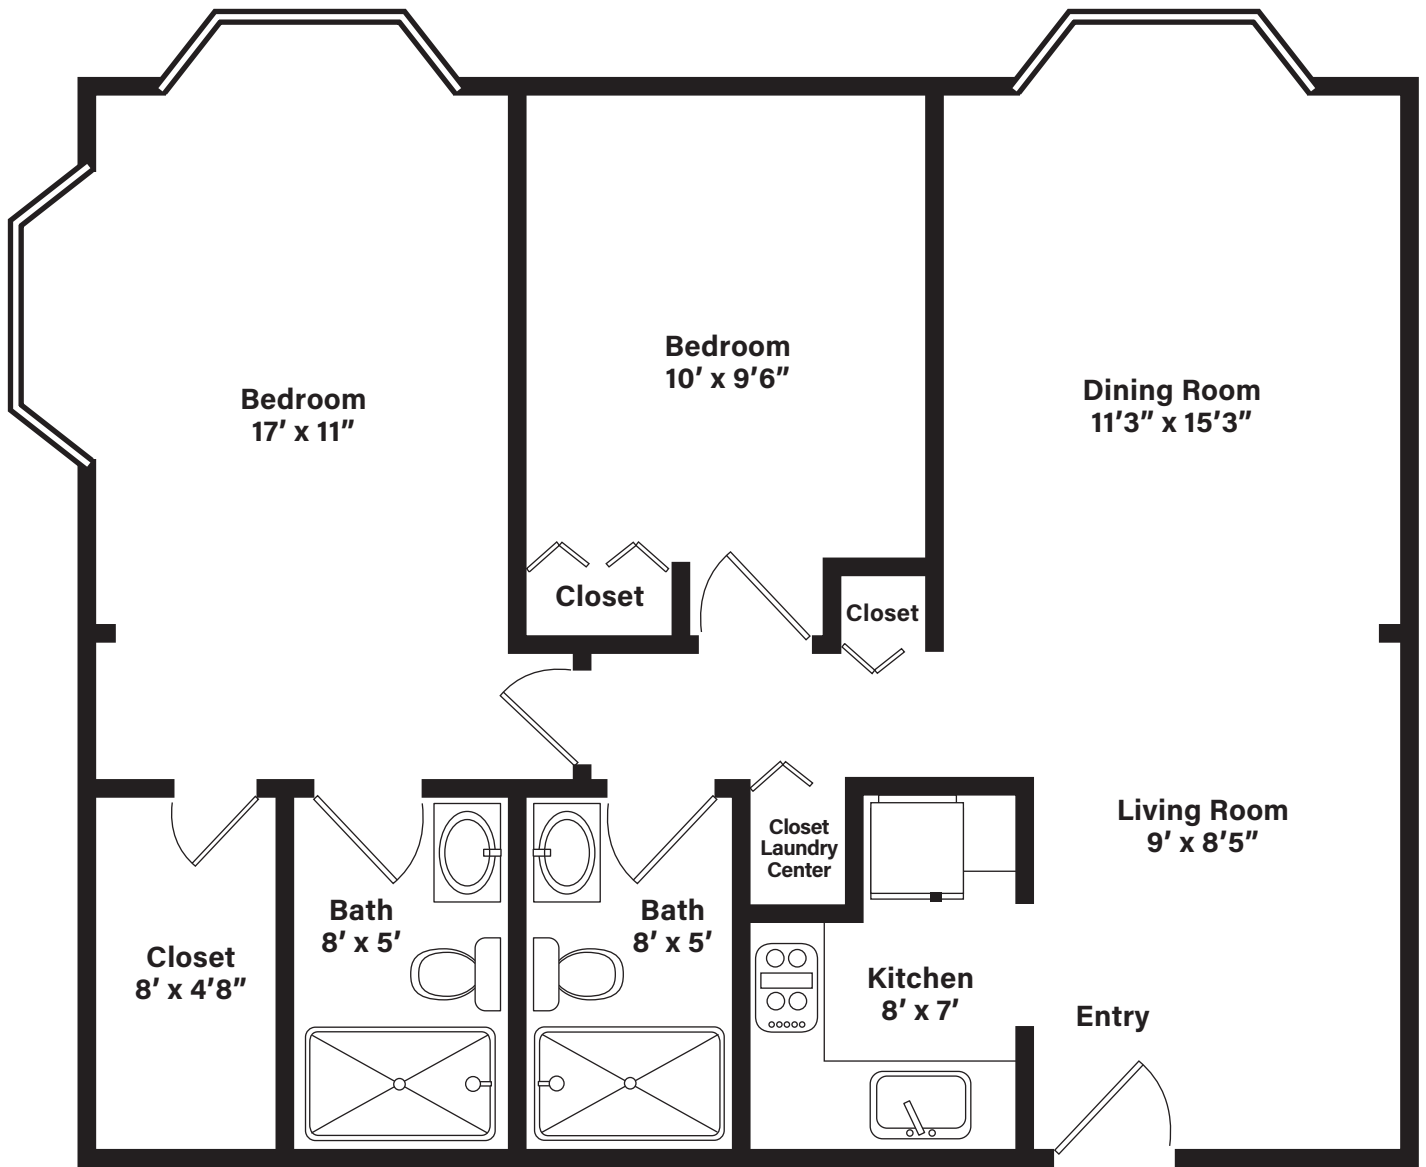

THE academy

2 BEDROOM, 2 BATH | 891 SQ. FT.

HERITAGE
COMMUNITY
OF KALAMAZOO

269-382-1255 | heritagecommunity.com |   